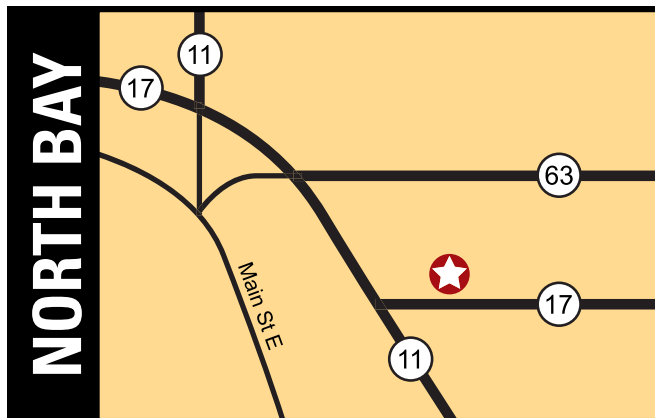

**AVAILABLE AT BATTLEFIELD EQUIPMENT RENTALS' NORTH BAY LOCATION
SERVING ALL OF NORTHERN ONTARIO**

Battlefield Equipment Rentals

220 Highway #17 East
North Bay, ON P1A 0A2

Ph.: (705) 476-6789